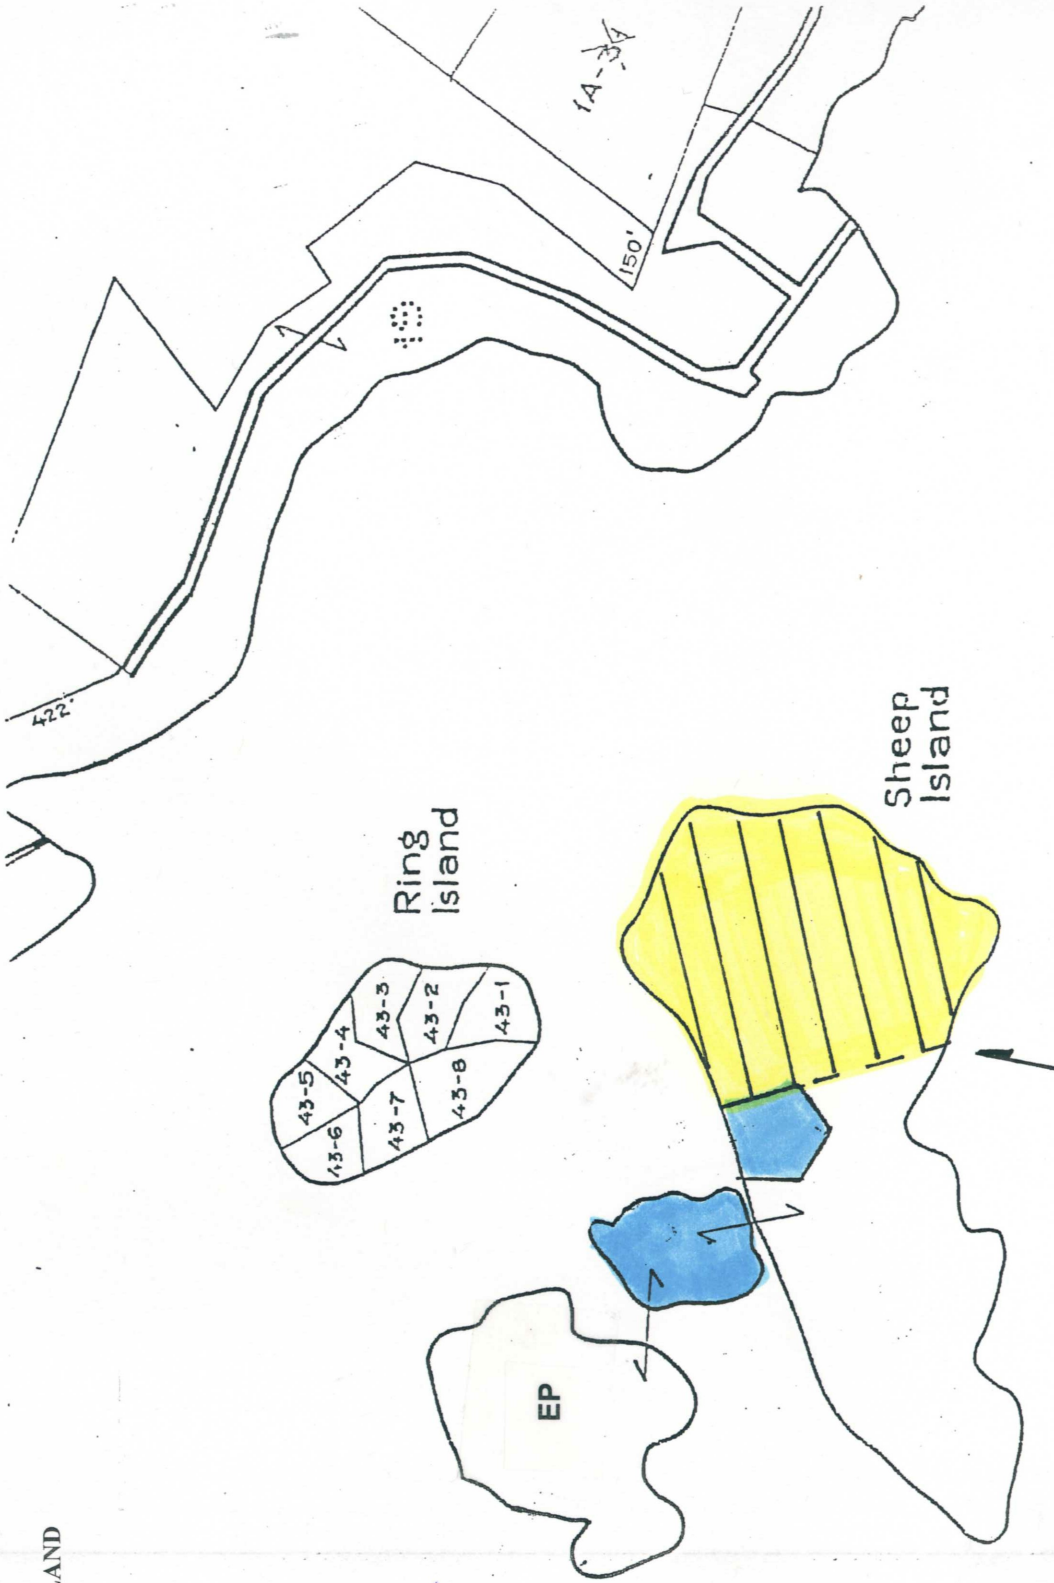

**EASTERN POINT OF SHEEP ISLAND
ON SEBAGO LAKE**

CASCO, MAINE

KEY

-  = Out Parcel
-  = Eastern Point (portion for sale)
- EP = Environmental Protection

Inner Spectacle Island
47

Outer Spectacle Island
48

Inner Green Island
45

Outer Green Island
46

PROPOSED BOUNDARY LINE
10± ACRES

Not to scale.
All measurements are approximate.